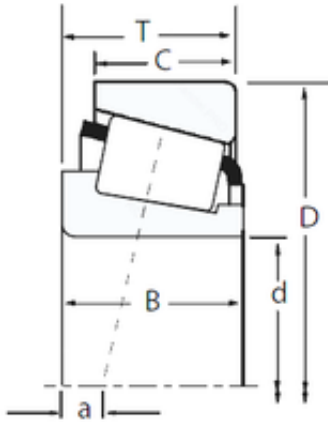

### Timken ISO Class Tapered Roller Bearing 30205 25x52x16.25mm wheel Bearings 30205M-90KM1

Bearing No. 30205

Size	25x52x16.25 mm
Bore Diameter	25 mm
Outer Diameter	52 mm
Width	16,25 mm
d	25 mm
D	52 mm
T	16,25 mm
B	15 mm
C	13 mm
R	1 mm
r	1 mm
Weight	0,15 Kg
Dynamic load rating radial (C)	36,9 kN
Calculation factor (e)	0,37