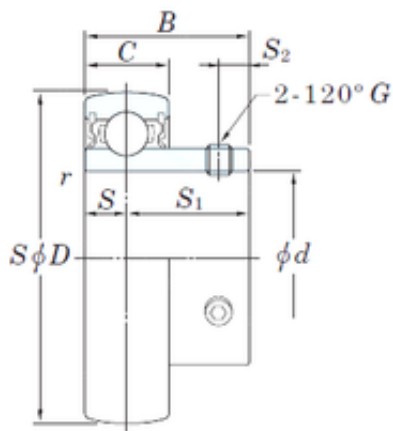

## China 6205 Bearing Supplier

SKF Koyo NTN Snr NSK Sb Series Bearing  
 Sb201 Sb202 Sb203 Sb204 Sb205 Sb206 Sb207  
 Sb208 Sb209 Sb210 Spherical Insert Ball Bearing

Bearing No. Sb201

Size	12x40x22 mm
Bore Diameter	12 mm
Outer Diameter	40 mm
Width	22 mm
d	12 mm
D	40 mm
B	22 mm
C	12 mm
S1	16 mm
r min.	0,6 mm
S	6 mm
S2	4 mm
Thread (G)	M5 × 0,5
Weight	0,1 Kg
Basic dynamic load rating (C)	9,55 kN
Basic static load rating (C0)	4,8 kN

Sb201 Bearing 2D drawings and 3D CAD models