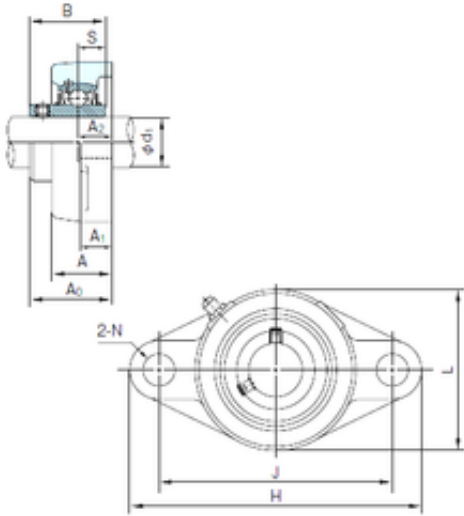

China 6205 Bearing Supplier

UCFL203 UCFL308 UCFL210 UCFL 204-12
 UCFL 205-14 Pillow Block Bearing NSK NTN
 SKF Timken Koyo NACHI

Bearing No. UCFL203

Bore Diameter	17 mm
d1	17 mm
A0	33.3 mm
A	25.5 mm
A1	12 mm
B	31 mm
H	113 mm
J	90 mm
L	60 mm
L1	66 mm
N	12 mm
S	12.7 mm
Bolt (G)	M10
A2	15 mm
Category	Bearings
Inventory	0.0
Manufacturer Name	NACHI
Minimum Buy Quantity	N/A
Weight / Kilogram	0
Product Group	M06110

UCFL203 Bearing 2D drawings and 3D CAD models